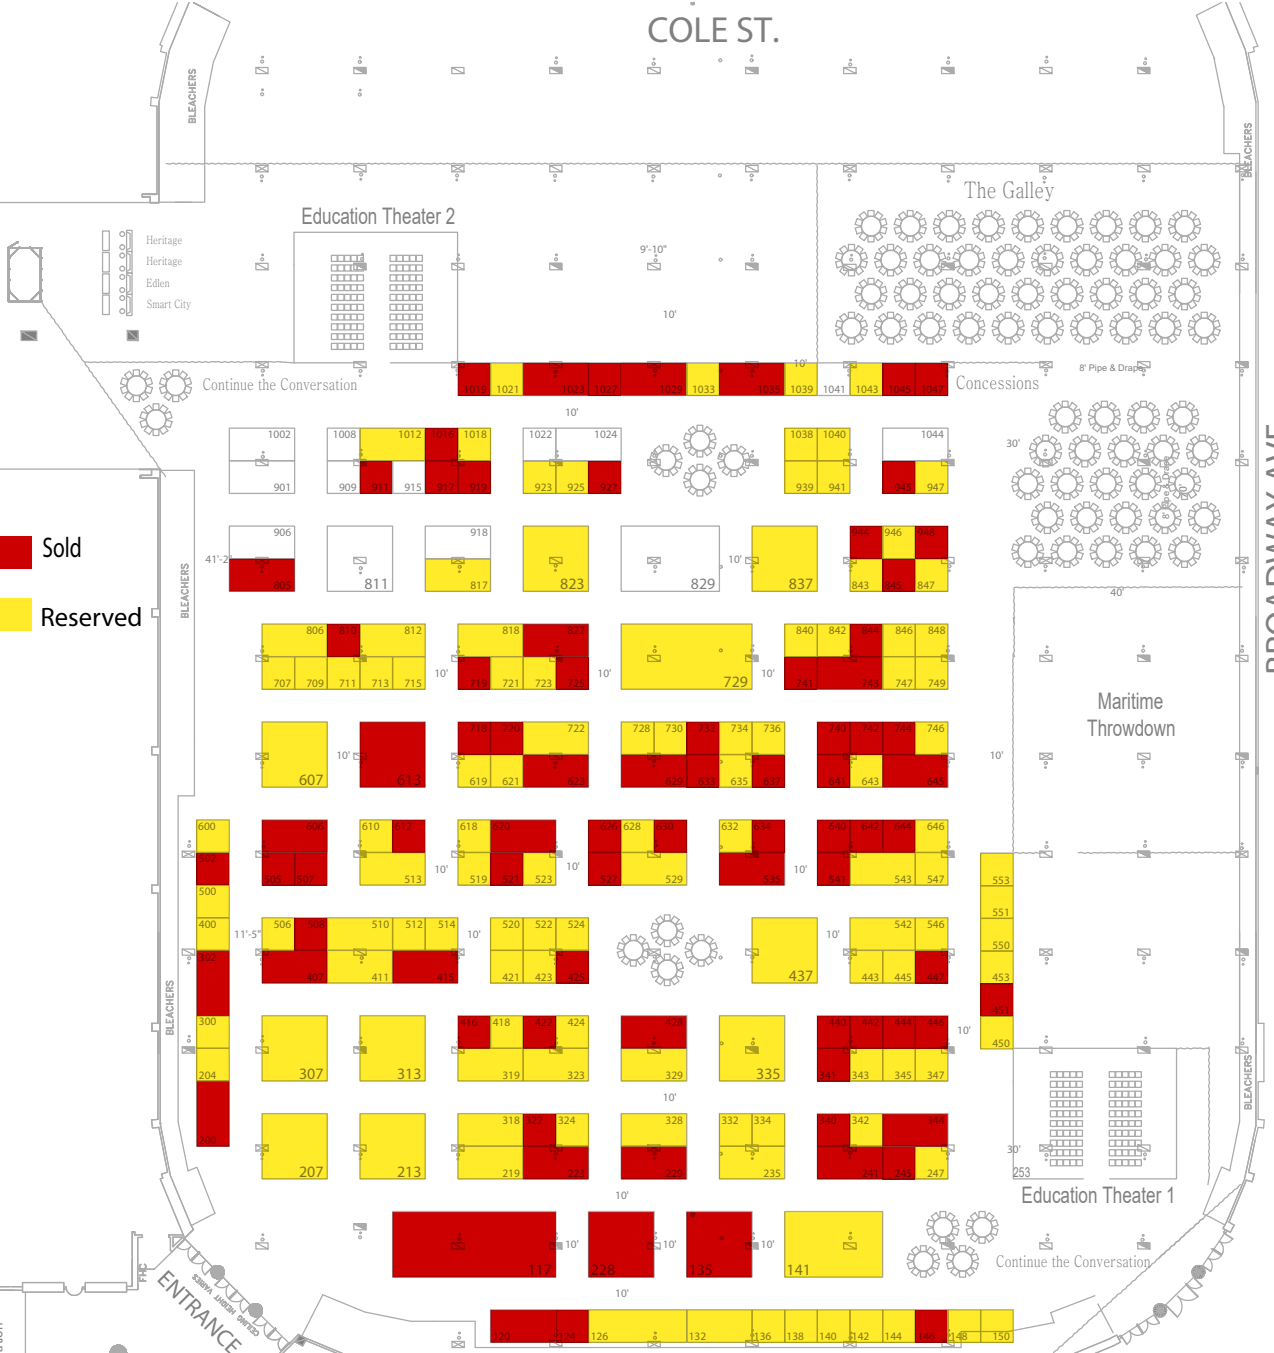

COLE ST.

Sold
Reserved

istration

- Heritage
- Heritage
- Eden
- Smart City

BLEACHERS

ENTRANCE

Education Theater 2

The Galley

Concessions

Maritime Throwdown

Education Theater 1

BROADWAY AVE.

BLEACHERS